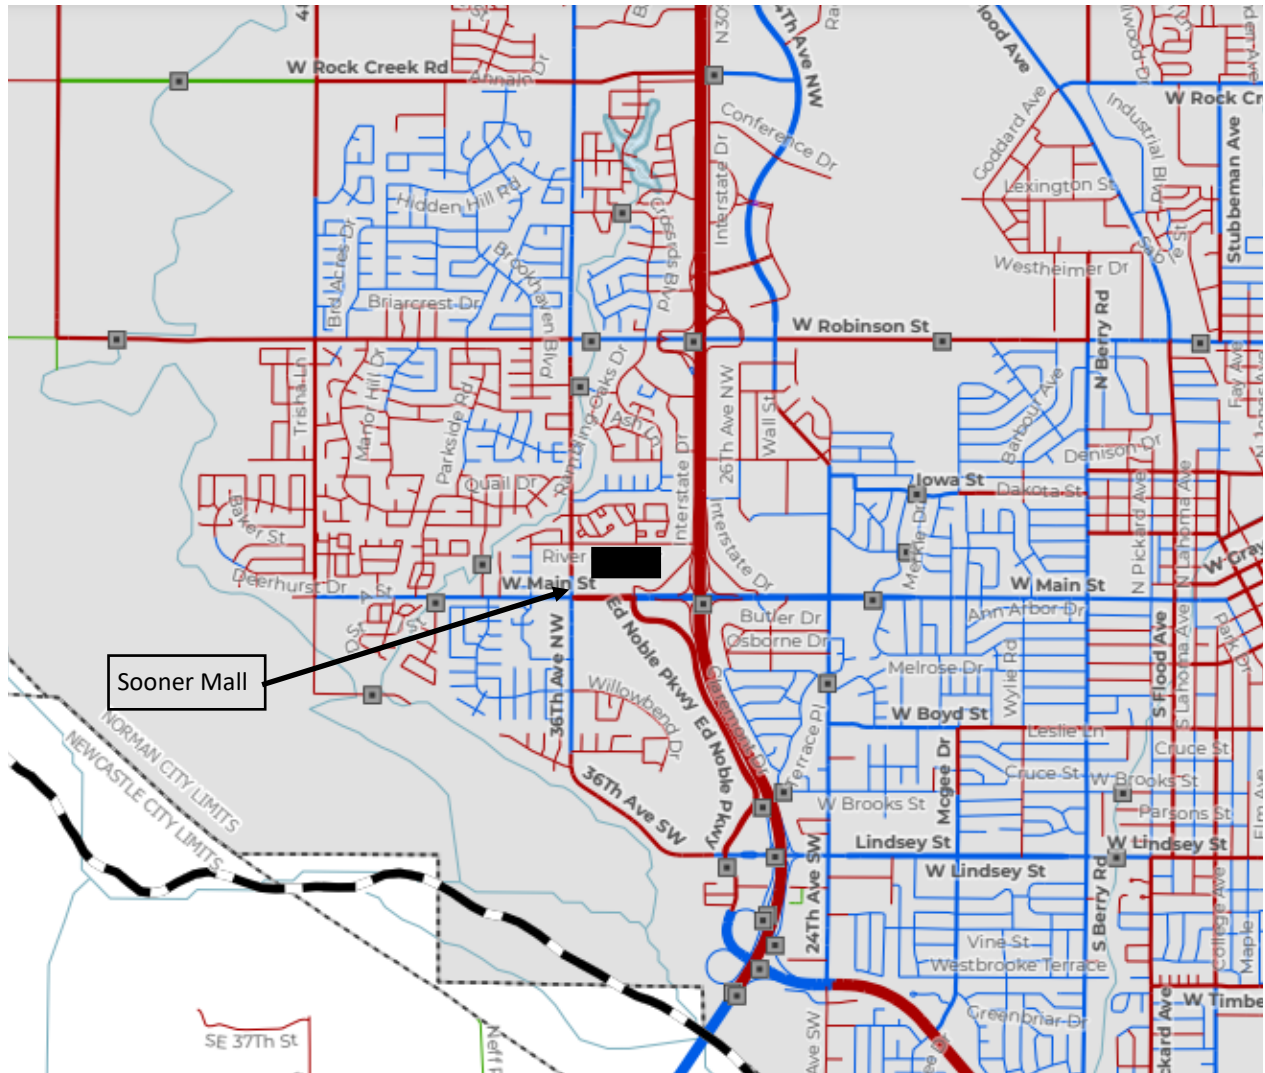

# SOONER MALL YRE

Copyright © 2023, by Wandergruppe Walking Club

This map and directions may only be used in conjunction with a signed American Volkssport Association athletic waiver. All other uses are prohibited.

## Directions to Sooner Mall

Sooner Mall is located at 3301 Main Street Norman OK.

- From Oklahoma City, south on I-35 to Main St in Norman OK. Right on Main St. The mall will be on your right (north side) before 36 Ave NW. Turn right into the Mall parking lot. There are several entrances to the mall and there is seating throughout the mall. There are public restroom on the north side of the mall, which you will pass during your walk. The mall opens one hour before official opening hours.

## Sooner Mall Walking Directions

The 10 km walk is 9 times around the mall, walking around the outer perimeters of the mall, including the corridors to the Dillard's inside entrance and outer mall door entrances. The 5 km would be 4½ times around.