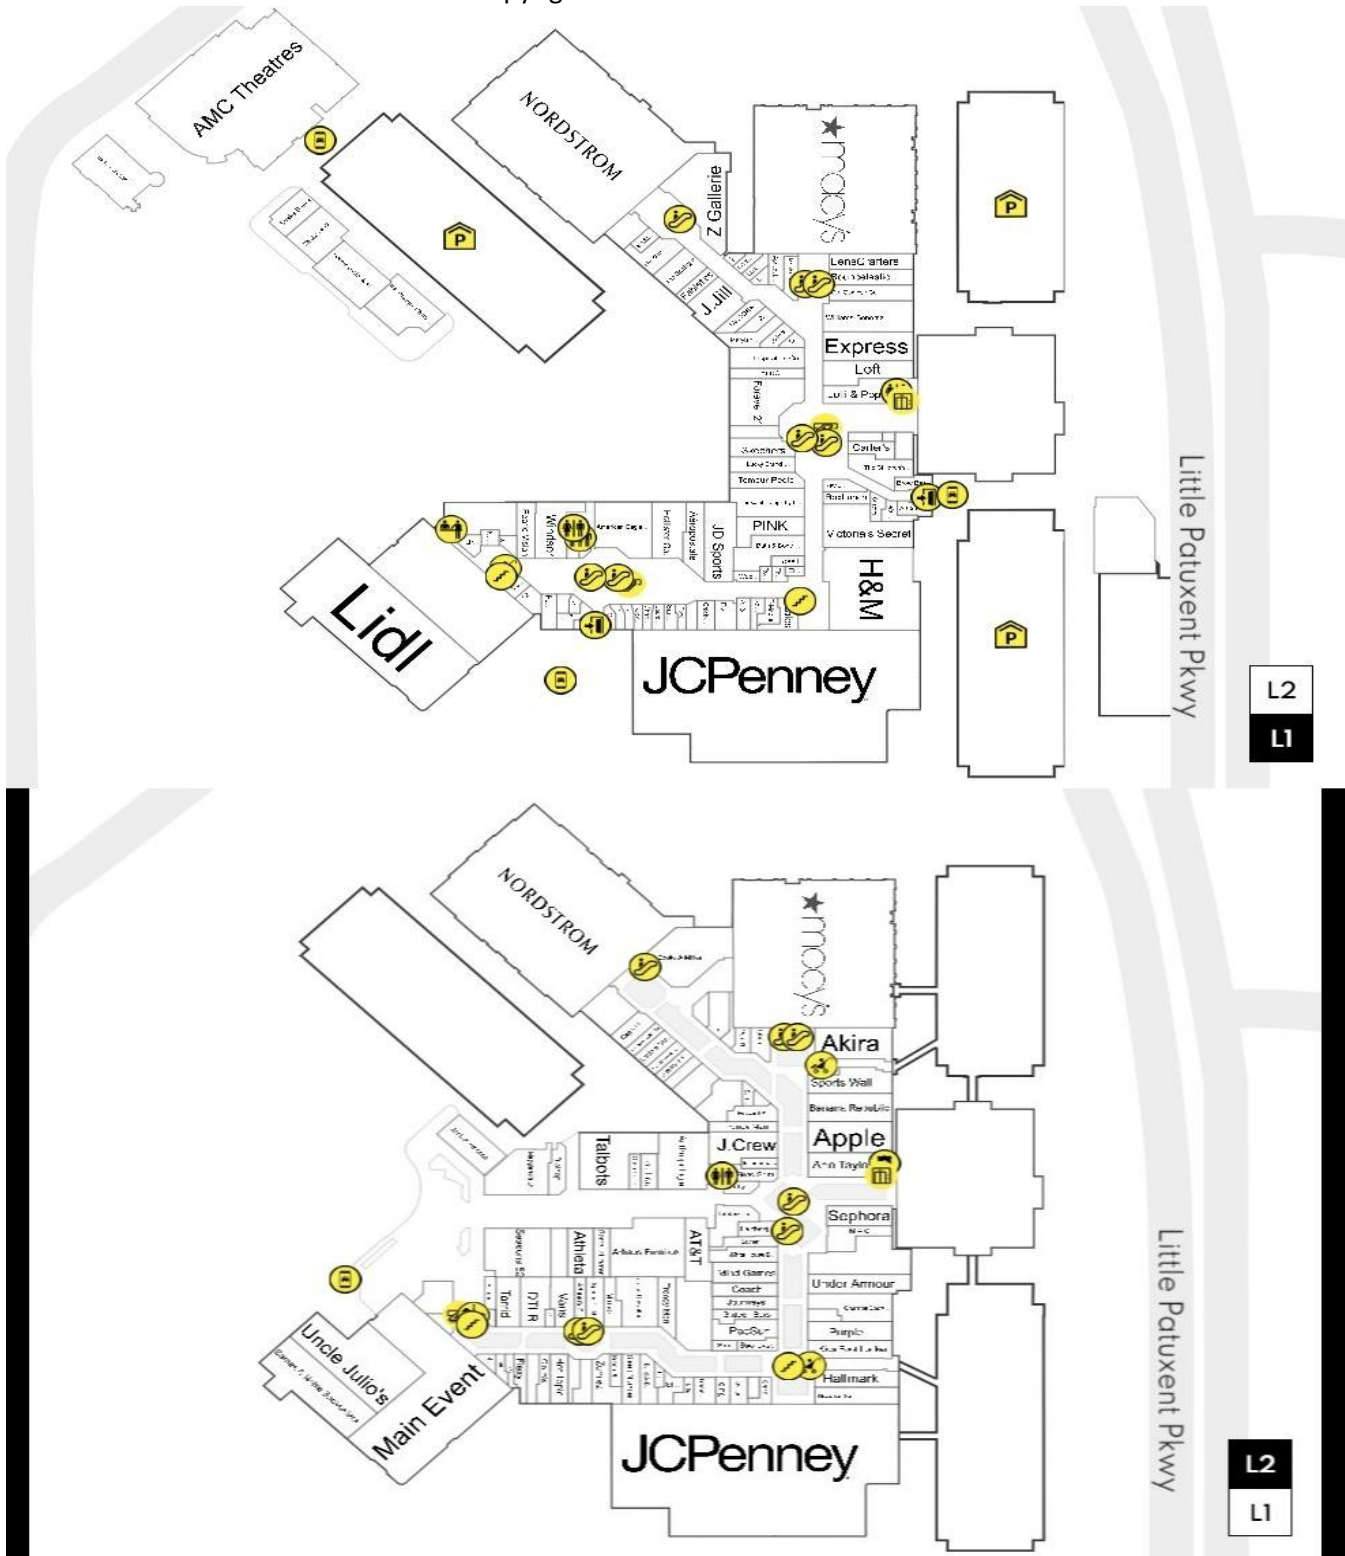

Columbia Mall, Columbia MD Year Round Event, 5/10 km Walk, Rated 1A

Copyright 2021 Columbia Volksmarch Club

Note: The stores shown in this layout may change over time.

The following link provides additional information on the Mall in Columbia: [The Mall in Columbia (206 stores) - shopping in Columbia, Maryland MD 21044 - MallsCenters](#)

These walk directions and maps may only be used in conjunction with a signed American Volkssport Association athletic waiver. All other uses are prohibited.

In case of Emergency: Dial 911
Event related assistance:
Pamela Potter 443-742-5272