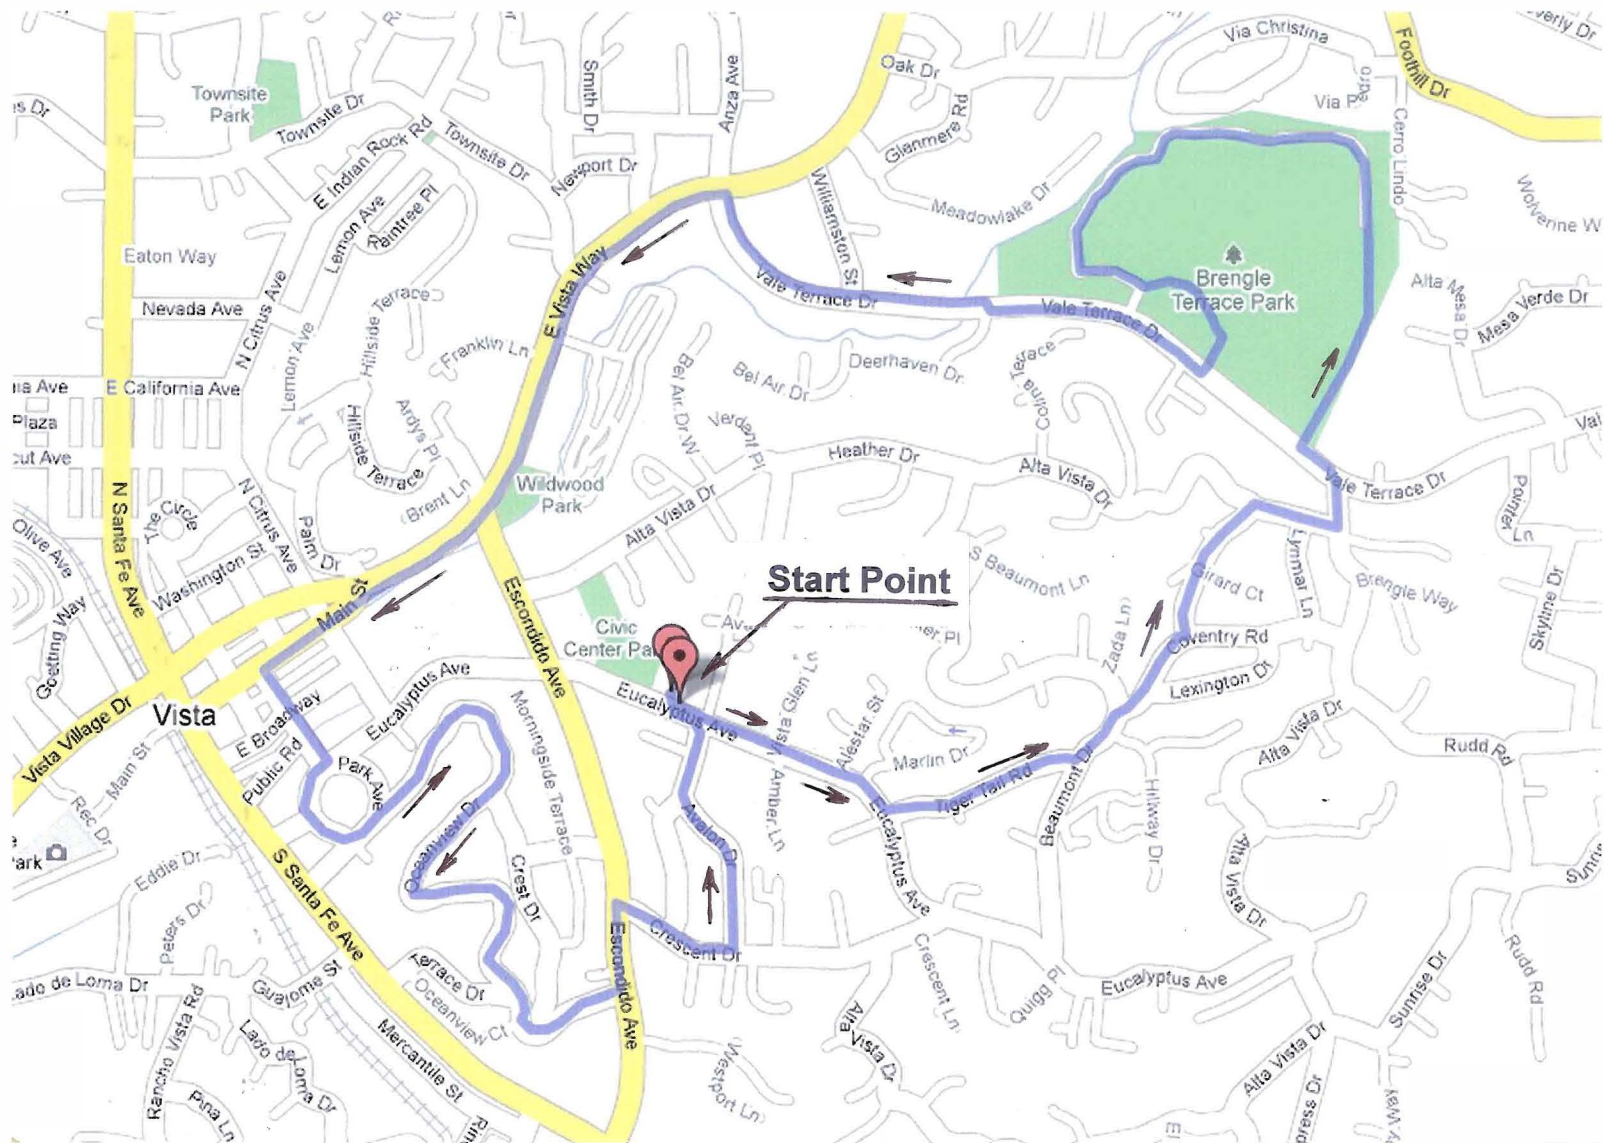

Vista Library 10K Walk