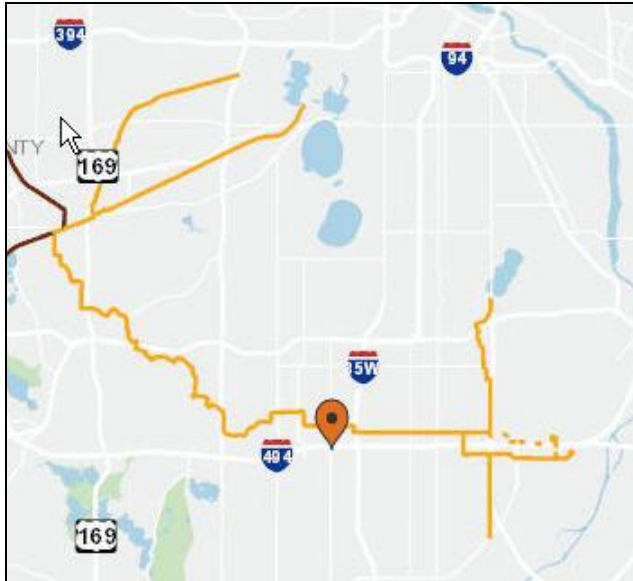

Segment 5: Heights Park → Fred Richards Park (9K)

0. Park on Hillside Court, across from Heights Park at 5520 West 66th Street, Edina
1. Start [E] into park, then [N] and onto trail.
2. Right [SE] and [S] paralleling creek and railroad, and under W 70th street.
3. Loop [W] and[N] back to 70th.
4. Right [E] on 70th, crossing RR and back to creek.
5. Right [S] [SW] [SE] to and along Ohems Lane to W 72 Blvd Street.
6. Left [NE] along W 72nd to Metro Boulevard.
7. Right [SE] along Metro, ascending on bridge over MN hwy 100.
8. ½ right [S] along Hwy 100 to pedestrian bridge over 9-Mile Creek at Fred Richards Park at 4400 Parklawn Ave.
9. End this trail segment of 4.5K, with 20m elevation gain.
10. Turn around and return to start, completing this trail segment of 9 K total distance.

Congratulations. You have finished this walk, with an overall distance of 5 + 6 + 4 + 4 + 9 = 28K and an elevation gain of .2 + 1 + 20 + 8 + 10 + 20 = 51m. Login to my.ava.org, go to the finish table, and indicate the total kilometers you have completed on this multi-segment walk.

AVA: America's Walking Club

Twin Cities Volkssports

Hopkins MN (9Mile Creek Regional Trail) Seasonal Volksmarch 2021

Parking Maps

9-Mile Creek Trail Overview

Hopkins Depot Parking

Hopkins Metzoid Parking

Hopkins Valley Park Parking