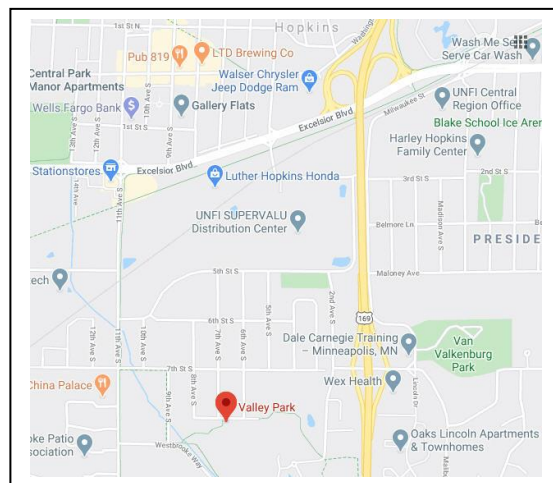

Segment 5: Heights Park → Fred Richards Park (9K)

0. Park on Hillside Court, across from Heights Park at 5520 West 66th Street, Edina
1. Start [E] into park, then [N] and onto trail.
2. Right [SE] and [S] paralleling creek and railroad, and under W 70th street.
3. Loop [W] and[N] back to 70th.
4. Right [E] on 70th, crossing RR and back to creek.
5. Right [S] [SW] [SE] to and along Ohems Lane to W 72 Blvd Street.
6. Left [NE] along W 72nd to Metro Boulevard.
7. Right [SE] along Metro, ascending on bridge over MN hwy 100.
8. ½ right [S] along Hwy 100 to pedestrian bridge over 9-Mile Creek at Fred Richards Park at 4400 Parklawn Ave.
9. End this trail segment of 4.5K, with 20m elevation gain.
10. Turn around and return to start, completing this trail segment of 9 K total distance.

AVA: America's Walking Club

Twin Cities Volkssports

Hopkins MN (9Mile Creek Regional Trail) Seasonal Volksmarch 2021

Parking Maps

9-Mile Creek Trail Overview

Hopkins Depot Parking

Hopkins Metzoid Parking

Hopkins Valley Park Parking

Edina Walnut Ridge Parking

Edina Nordic Circle Lot Parking

AVA: America's Walking Club

Twin Cities Volkssports

Hopkins MN (9Mile Creek Regional Trail) Seasonal Volksmarch 2021

Trail Maps

9-Mile Creek Trail Overview

Hopkins Depot → Valley Park

Hopkins Metzoid Field → Valley Park .. Valley Park → Walnut Ridge Park

AVA: America's Walking Club

Twin Cities Volkssports

Hopkins MN (9Mile Creek Regional Trail) Seasonal Volksmarch 2021