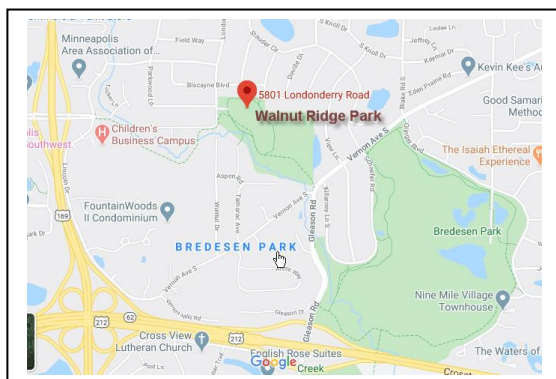

AVA: America's Walking Club

Twin Cities Volkssports

Hopkins MN (9Mile Creek Regional Trail) Seasonal Volksmarch 2021

Parking Maps

9-Mile Creek Trail Overview

Hopkins Depot Parking

Hopkins Metzoid Parking

Hopkins Valley Park Parking

Edina Walnut Ridge Parking

Edina Nordic Circle Lot Parking

AVA: America's Walking Club

Twin Cities Volkssports

Hopkins MN (9Mile Creek Regional Trail) Seasonal Volksmarch 2021

Trail Maps

9-Mile Creek Trail Overview