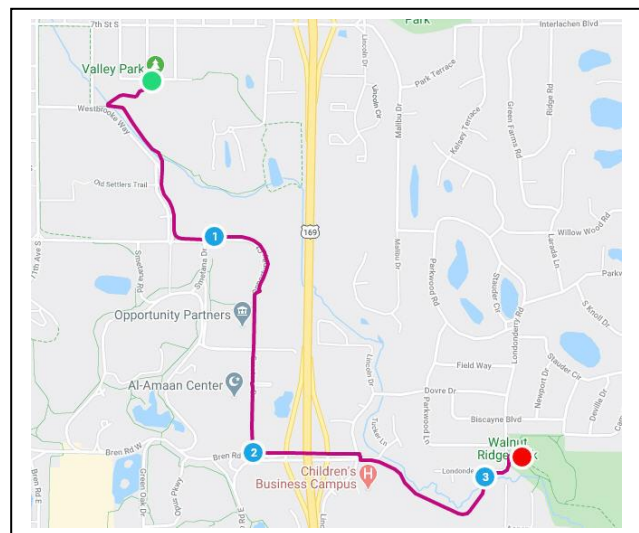

AVA: America's Walking Club

Twin Cities Volkssports

Hopkins MN (9Mile Creek Regional Trail) Seasonal Volksmarch 2021

Parking Maps

9-Mile Creek Trail Overview

Hopkins Depot Parking

Hopkins Metzoid Parking

Hopkins Valley Park Parking

Edina Walnut Ridge Parking

Edina Nordic Circle Lot Parking

AVA: America's Walking Club

Twin Cities Volkssports

Hopkins MN (9Mile Creek Regional Trail) Seasonal Volksmarch 2021

Trail Maps

9-Mile Creek Trail Overview

Hopkins Depot → Valley Park

Hopkins Metzoid Field → Valley Park .. Valley Park → Walnut Ridge Park

AVA: America's Walking Club

Twin Cities Volkssports

Hopkins MN (9Mile Creek Regional Trail) Seasonal Volksmarch 2021