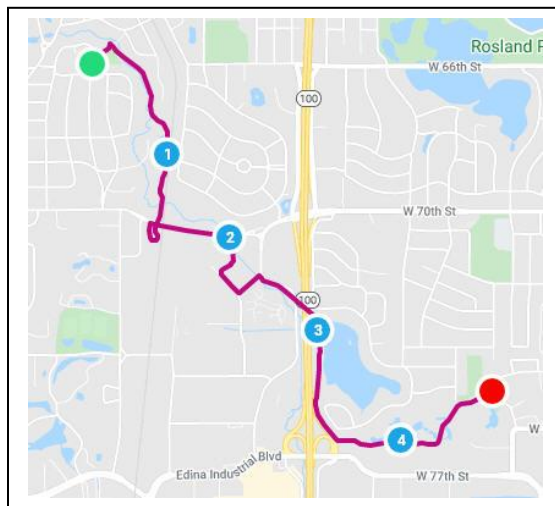

Edina Walnut Ridge Parking

Edina Nordic Circle Lot Parking

AVA: America's Walking Club

Twin Cities Volkssports

Hopkins MN (9Mile Creek Regional Trail) Seasonal Volksmarch 2021

Trail Maps

9-Mile Creek Trail Overview

Hopkins Depot → Valley Park

Hopkins Metzoid Field → Valley Park .. Valley Park → Walnut Ridge Park

AVA: America's Walking Club

Twin Cities Volkssports

Hopkins MN (9Mile Creek Regional Trail) Seasonal Volksmarch 2021

Edina Walnut Ridge Park → Nordic Parking . . Nordic Parking → Heights Park

Edina Heights Park → Fred Richards Park

Minnesota Club Contact Information

- **Club Name:** Lake Country Wanderers
- **Address:** 25 - 66th Way NE
- **City:** Fridley
- **State:** MN
- **Zip:** 55432
- **Contact:** Bonnie Johnson
- **Phone:** (763) 571-8041
- **Website:** _
- **Email:** bonjohn@comcast.net