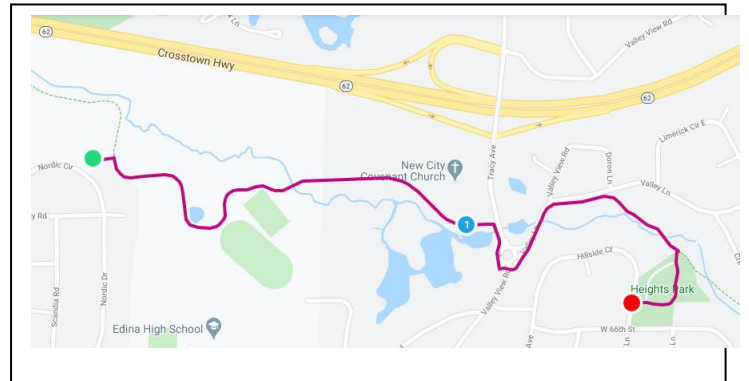

AVA: America's Walking Club

Twin Cities Volkssports

Hopkins MN (9Mile Creek Regional Trail) Seasonal Volksmarch 2021

Edina Walnut Ridge Park → Nordic Parking . . Nordic Parking → Heights Park