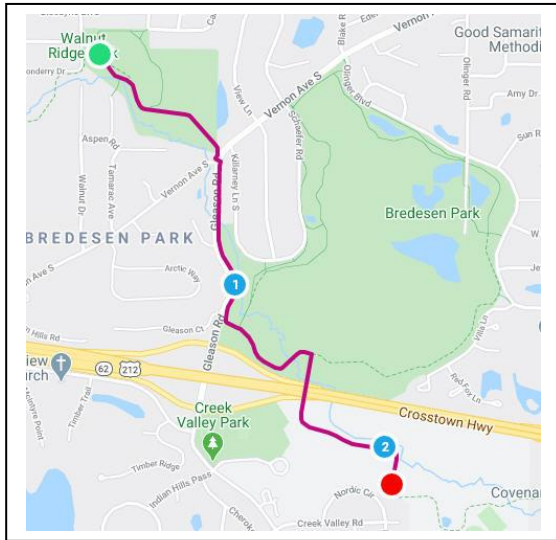

AVA: America's Walking Club

Twin Cities Volkssports

Hopkins MN (9Mile Creek Regional Trail) Seasonal Volksmarch 2021

Edina Walnut Ridge Park → Nordic Parking . . Nordic Parking → Heights Park