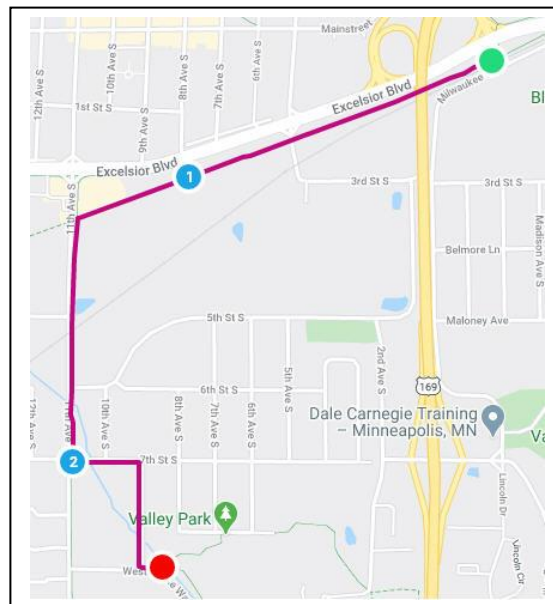

Segment 5: Heights Park → Fred Richards Park (9K)

0. Park on Hillside Court, across from Heights Park at 5520 West 66th Street, Edina
1. Start [E] into park, then [N] and onto trail.
2. Right [SE] and [S] paralleling creek and railroad, and under W 70th street.
3. Loop [W] and[N] back to 70th.
4. Right [E] on 70th, crossing RR and back to creek.
5. Right [S] [SW] [SE] to and along Ohems Lane to W 72 Blvd Street.
6. Left [NE] along W 72nd to Metro Boulevard.
7. Right [SE] along Metro, ascending on bridge over MN hwy 100.
8. ½ right [S] along Hwy 100 to pedestrian bridge over 9-Mile Creek at Fred Richards Park at 4400 Parklawn Ave.
9. End this trail segment of 4.5K, with 20m elevation gain.
10. Turn around and return to start, completing this trail segment of 9 K total distance.

AVA: America's Walking Club

Twin Cities Volkssports

Hopkins MN (9Mile Creek Regional Trail) Seasonal Volksmarch 2021

Parking Maps

9-Mile Creek Trail Overview

Hopkins Depot Parking

Hopkins Metzoid Parking

Hopkins Valley Park Parking

Edina Walnut Ridge Parking

Edina Nordic Circle Lot Parking

AVA: America's Walking Club

Twin Cities Volkssports

Hopkins MN (9Mile Creek Regional Trail) Seasonal Volksmarch 2021

Trail Maps

9-Mile Creek Trail Overview

Hopkins Depot → Valley Park

Hopkins Metzoid Field → Valley Park .. Valley Park → Walnut Ridge Park

AVA: America's Walking Club

Twin Cities Volkssports

Hopkins MN (9Mile Creek Regional Trail) Seasonal Volksmarch 2021