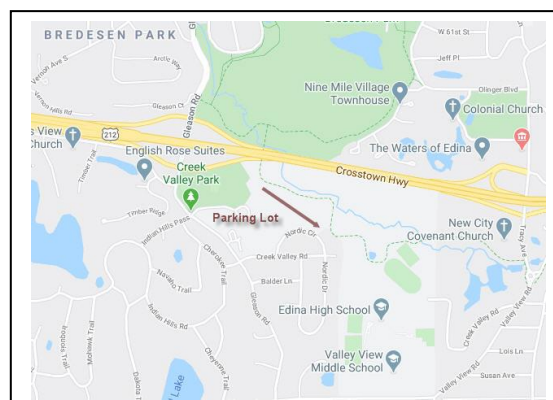

AVA: America's Walking Club

Twin Cities Volkssports

Hopkins MN (9Mile Creek Regional Trail) Seasonal Volksmarch 2021

Parking Maps

9-Mile Creek Trail Overview

Hopkins Depot Parking

Hopkins Metzoid Parking

Hopkins Valley Park Parking

Edina Walnut Ridge Parking

Edina Nordic Circle Lot Parking

AVA: America's Walking Club

Twin Cities Volkssports

Hopkins MN (9Mile Creek Regional Trail) Seasonal Volksmarch 2021

Trail Maps

9-Mile Creek Trail Overview