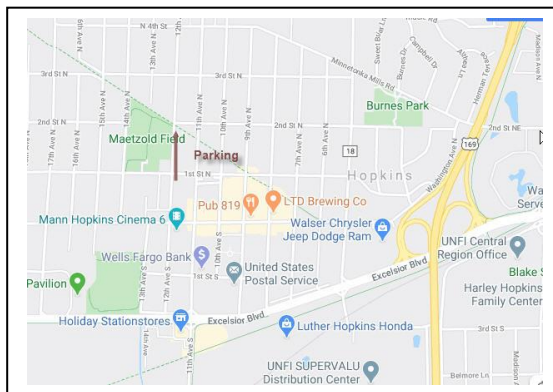

AVA: America's Walking Club

Twin Cities Volkssports

Hopkins MN (9Mile Creek Regional Trail) Seasonal Volksmarch 2021

Parking Maps

9-Mile Creek Trail Overview

Hopkins Depot Parking

Hopkins Metzoid Parking

Hopkins Valley Park Parking

Edina Walnut Ridge Parking

Edina Nordic Circle Lot Parking

AVA: America's Walking Club

Twin Cities Volkssports

Hopkins MN (9Mile Creek Regional Trail) Seasonal Volksmarch 2021

Trail Maps

9-Mile Creek Trail Overview