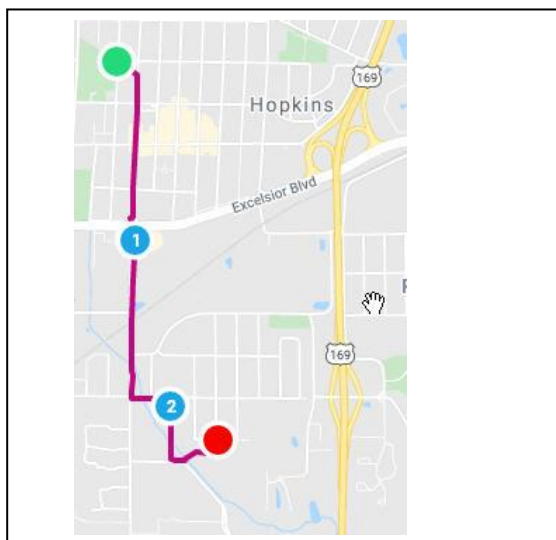

AVA: America's Walking Club

Twin Cities Volkssports

Hopkins MN (9Mile Creek Regional Trail) Seasonal Volksmarch 2021

Parking Maps

9-Mile Creek Trail Overview

Hopkins Depot Parking

Hopkins Metzoid Parking

Hopkins Valley Park Parking

Edina Walnut Ridge Parking

Edina Nordic Circle Lot Parking

AVA: America's Walking Club

Twin Cities Volkssports

Hopkins MN (9Mile Creek Regional Trail) Seasonal Volksmarch 2021

Trail Maps

9-Mile Creek Trail Overview

Hopkins Depot → Valley Park

Hopkins Metzoid Field → Valley Park .. Valley Park → Walnut Ridge Park

AVA: America's Walking Club

Twin Cities Volkssports

Hopkins MN (9Mile Creek Regional Trail) Seasonal Volksmarch 2021