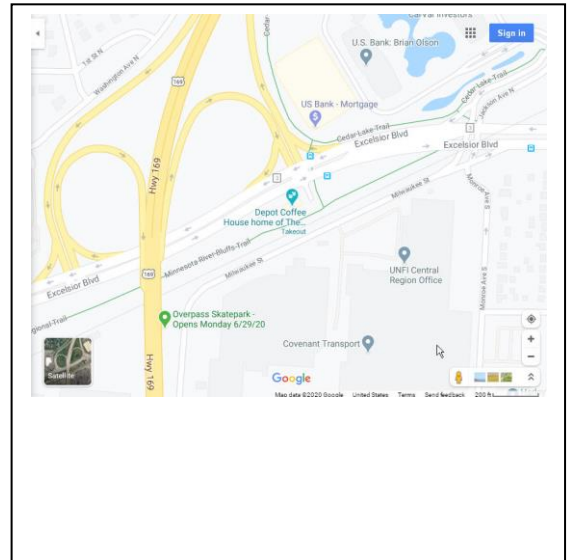

AVA: America's Walking Club

Twin Cities Volkssports

Hopkins MN (9Mile Creek Regional Trail) Seasonal Volksmarch 2021

Parking Maps

9-Mile Creek Trail Overview

Hopkins Depot Parking

Hopkins Metzoid Parking

Hopkins Valley Park Parking

Edina Walnut Ridge Parking

Edina Nordic Circle Lot Parking

AVA: America's Walking Club

Twin Cities Volkssports

Hopkins MN (9Mile Creek Regional Trail) Seasonal Volksmarch 2021

Trail Maps

9-Mile Creek Trail Overview