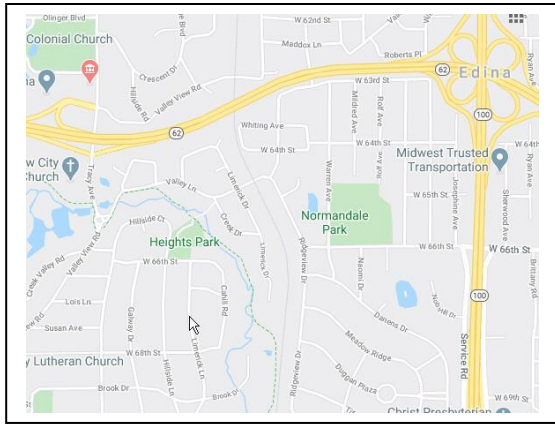

AVA: America's Walking Club

Twin Cities Volkssports

Hopkins MN (9Mile Creek Regional Trail) Seasonal Volksmarch 2021

Parking Maps

9-Mile Creek Trail Overview

Hopkins Depot Parking

Hopkins Metzoid Parking

Hopkins Valley Park Parking

Edina Walnut Ridge Parking

Edina Nordic Circle Lot Parking

AVA: America's Walking Club

Twin Cities Volkssports

Hopkins MN (9Mile Creek Regional Trail) Seasonal Volksmarch 2021

Trail Maps

9-Mile Creek Trail Overview

Hopkins Depot → Valley Park

Hopkins Metzoid Field → Valley Park .. Valley Park → Walnut Ridge Park

AVA: America's Walking Club

Twin Cities Volkssports

Hopkins MN (9Mile Creek Regional Trail) Seasonal Volksmarch 2021