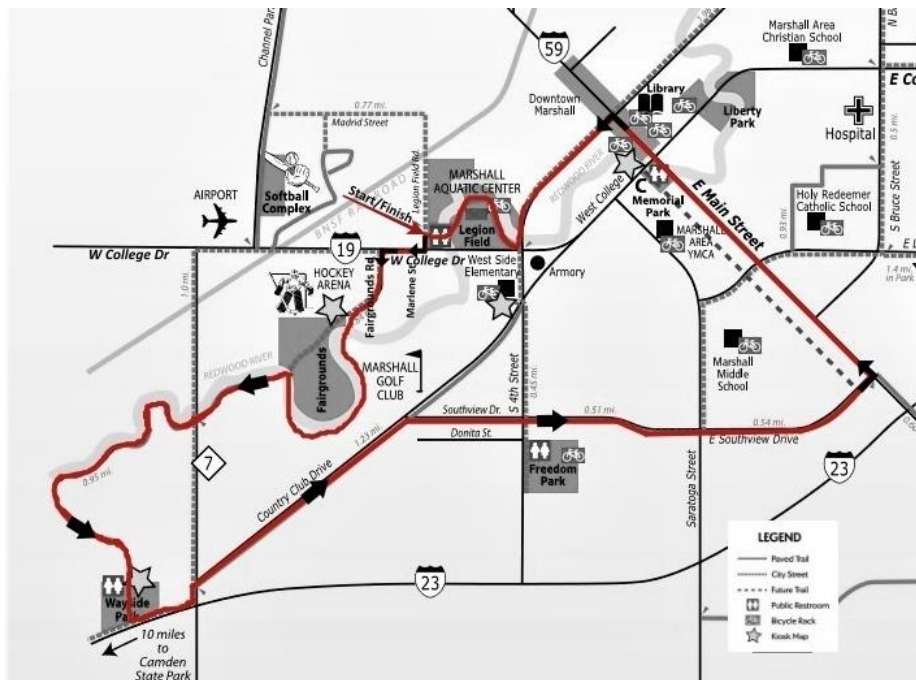

Lyon County Marshall MN 10 km Walk

Copyright 2022 Twin Cities Volkssports

1. **Left** on Legion Field Rd to W College Dr/Hwy 19.
2. **Cross** W College Dr/Hwy 19 and turn **Right**
3. **Pass** Marlene St and the golf course on your left

4. **Next Left** at Fairgrounds Rd (no street sign, business center on right)
5. **Left** onto the gravel road where the road splits near the Lyon County Fair sign,
6. **Keep to the far left** on the gravel road until you circle right around the fairgrounds, keeping left at the Y to stay behind all the buildings until you come to where gravel ends behind the Arena, a large tan building (silver roof).
7. **Left** onto the bike trail.
8. **Left** on Hwy 7/240th Ave at the bike route sign, walk on the left side of the street for a short distance and then turn **Right** onto the bike path again at Westwood Dr.
9. **Continue** approximately 1 mile on the trail to its end at the intersection with 234 Ave. (Do not go over the bridge to your right near the end of the trail or turn right through Wayside Rest Park)

10. **Right** on 234th Ave (gravel) toward Hwy 23.
11. **Left** on Hwy 23 and stay on the left facing traffic for approximately 1/2 mile to Co Rd 7/240th Ave.
12. Cross Co Rd 7/240th Ave (carefully) at the Hwy 23/7 intersection.
13. **Right** at Country Club Dr facing traffic
14. **Right** at Southview Dr.
15. **Continue** along Country Club Dr with the golf course coming up in a few blocks on your left to Southview Dr.
16. **Right** on Southview Dr/Cheryl Ave. Continue on Southview Dr to Main St
17. **Left** on Main St to S 4th St
18. **Left** on S 4th St which will curve to the left to the stop sign on 4th and W College Dr/Hwy 19.
19. **Sharp Right** into Legion Field circling the field with the pool on your left and parking lot on the right
20. **Right** at the Y returning to the start point