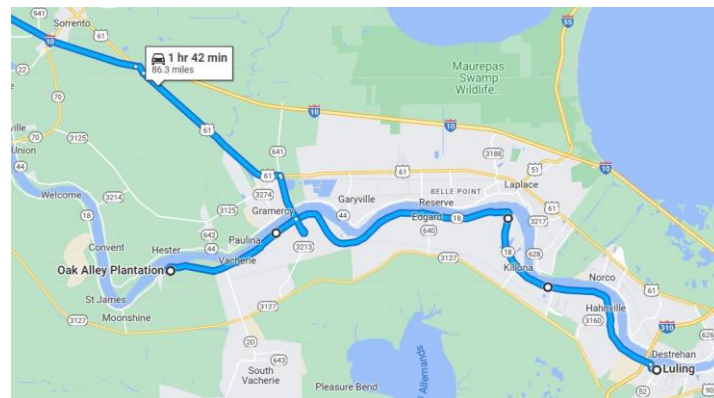

Table of Contents:

Use the following table to guide what portion of this document you may wish to print out.

Section Contents	Pages
Introduction, Walk Registration/Completion, Driving Directions, and Table of Contents	1
5/11/12k Directions and Map	2-3