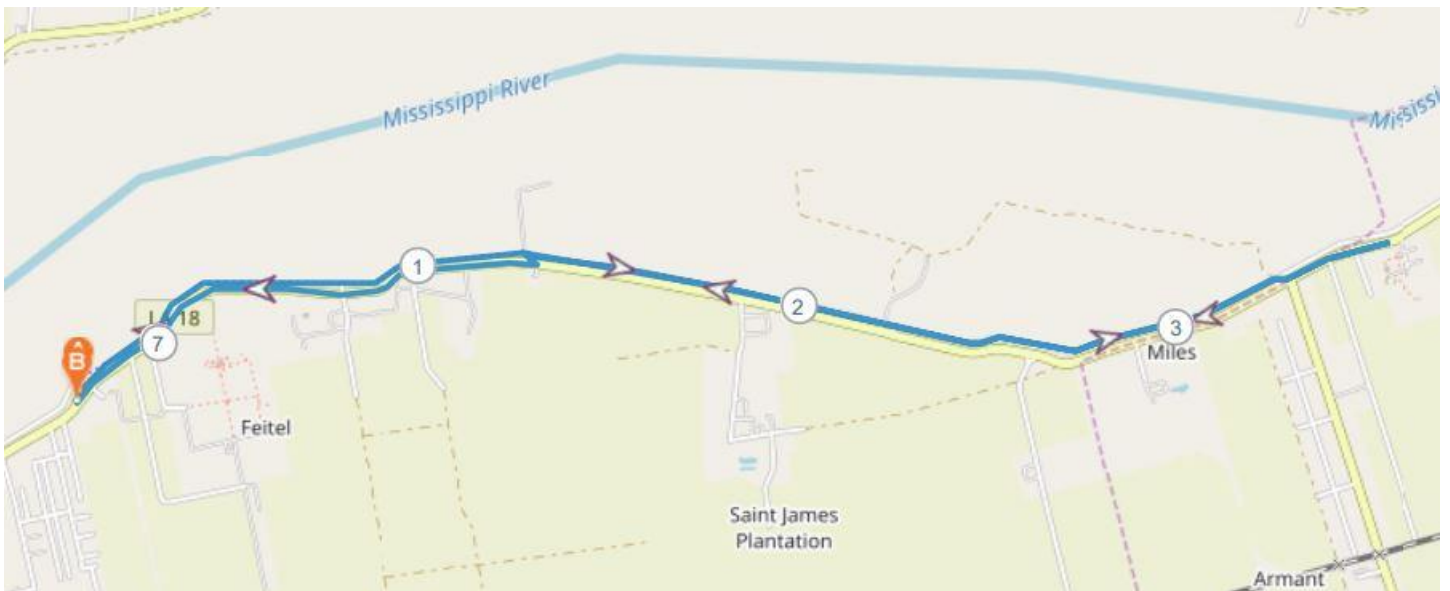

Levee Walk – 11/12k