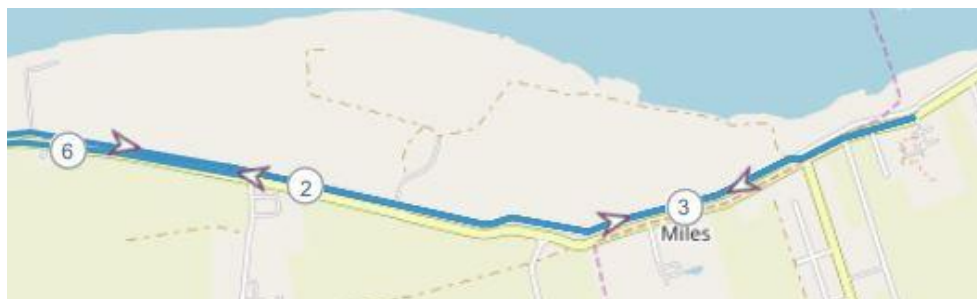

Levee Trail – 5k

11/12k Extension