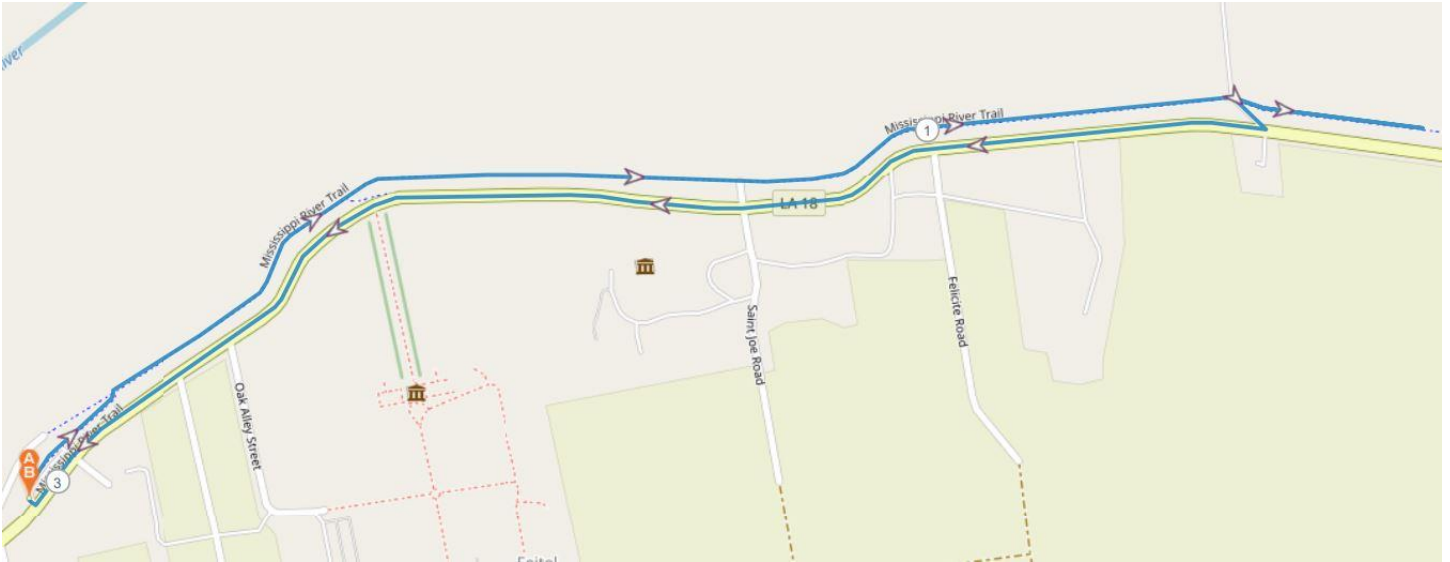

Levee walk - 5k