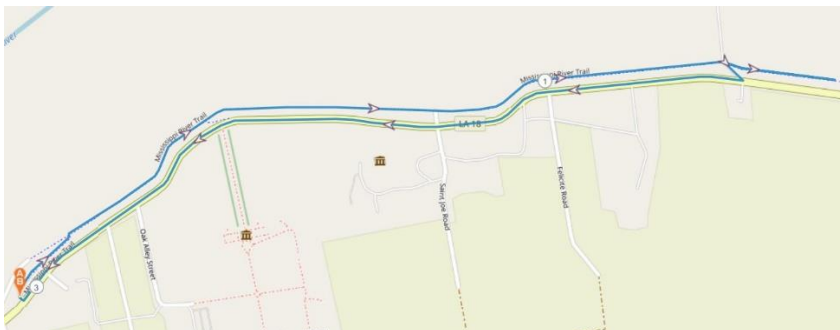

1. **From the parking lot**, walk up the paved trail to the levee.
2. **CONTINUE** on the levee toward Oak Alley Plantation across the road. The plantation may be visited (separate cost).
3. **CONTINUE** on levee enjoying views of the river and passing the Saint Joseph Plantation, it's outbuildings, and passing another plantation (note 'F' on it's gates).
4. **CONTINUE** to a down ramp, then a bit further to a bench.
5. **5k ONLY: U-TURN** back along the levee to your car **OR** for a closer look at the plantations, **U-TURN** back to the ramp, then take the ramp down to the road, **CROSS and RIGHT** along the shoulder of the road returning to your car. **Be careful of on-coming traffic. END of 5k.**
6. **11/12k ONLY: CONTINUE** on levee about 2 miles to the second down ramp.
7. **11k ONLY: U-TURN** back to the first bench (5k turnaround point), then **GO TO STEP 5** and return to your car. **END of 11k.**
8. **12k ONLY:** Well, you've come this far, so you might as well add another K and get a closer look at Laura's Plantation (separate cost to tour), but you can walk into their parking lot and maybe find a restroom.
9. **Take the RAMP** down to LA-18, then **CROSS and RIGHT** to the entrance to Laura's Plantation.
10. **U_TURN** back to the ramp, return to the levee.
11. **GO TO STEP 7 (11k return). END of 12k walk.**

POC: Helen Hull – 972-530-1026

These walk directions and maps may only be used in conjunction with a signed American Volkssport Association athletic waiver. All other uses are prohibited.