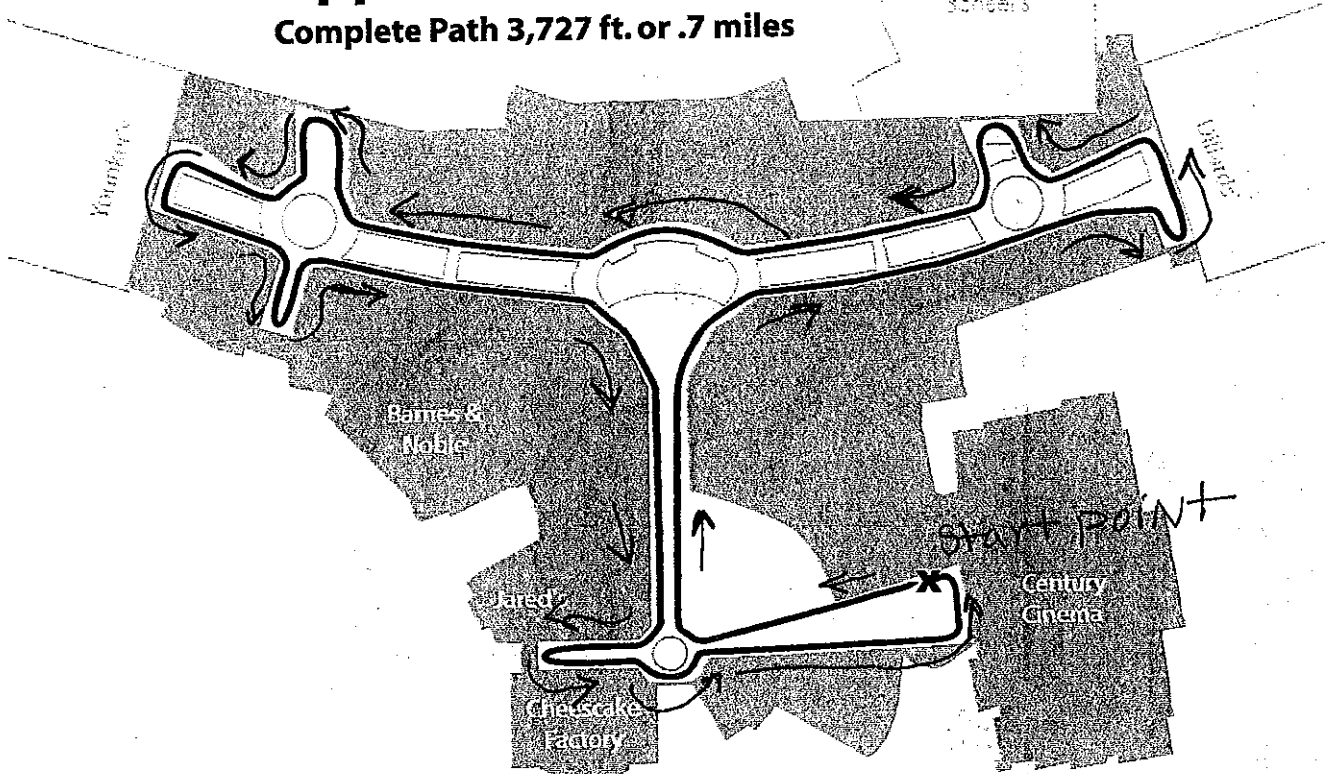

Walking Map

of Jordan Creek Town Center

5K

Upper Level — 2 laps
Complete Path 3,727 ft. or .7 miles
Scheel's