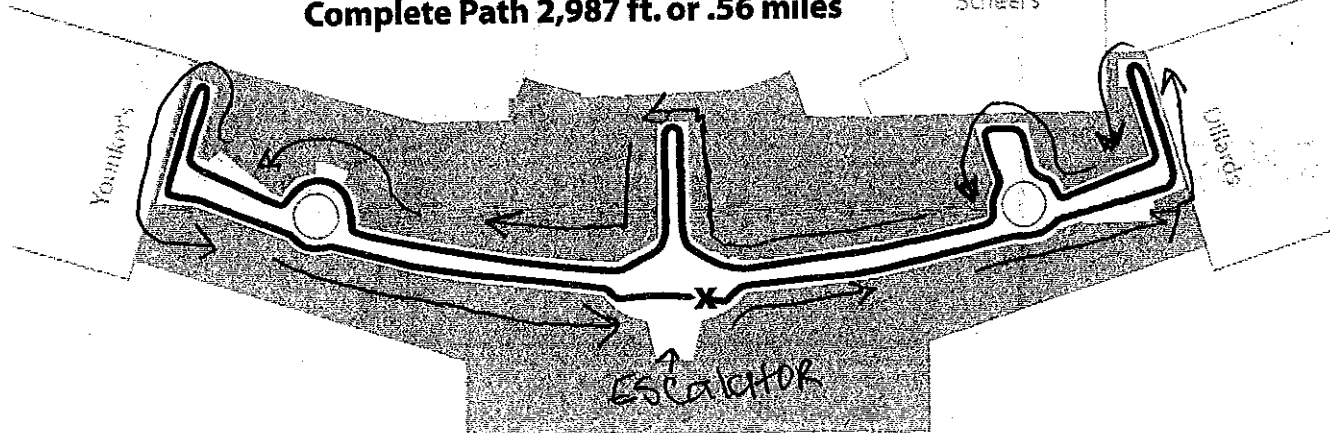

# Walking Map

of Jordan Creek Town Center

## 5K

**Upper Level** — 2 laps  
Complete Path 3,727 ft. or .7 miles  
Scheel's

**Lower Level** — 3 Laps  
Complete Path 2,987 ft. or .56 miles  
Scheel's

**Jordan Creek Town Center, West Des Moines, IA  
10k Walk**