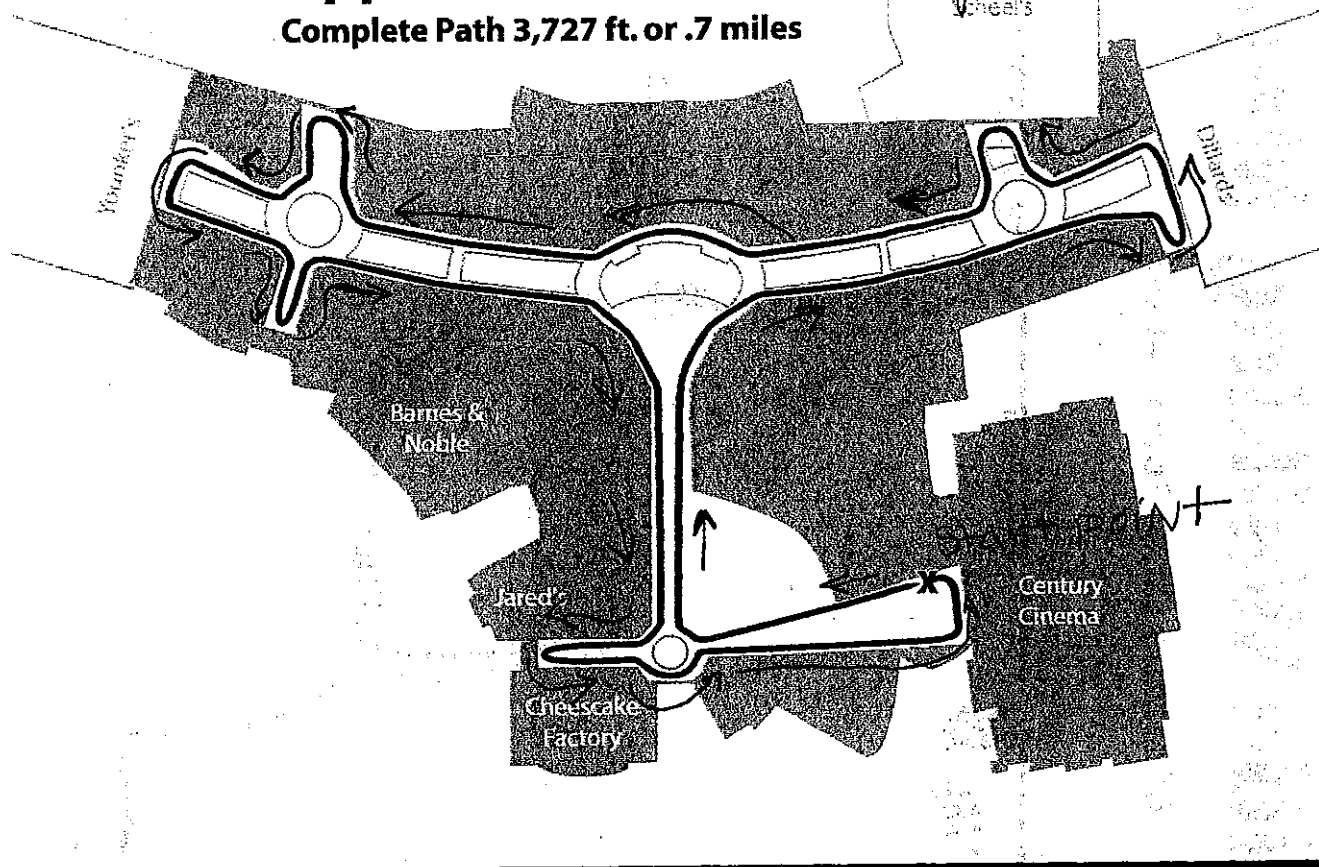

Walking Map

of Jordan Creek Town Center

10 K

Upper Level —

4 Laps
Scheel's

Complete Path 3,727 ft. or .7 miles