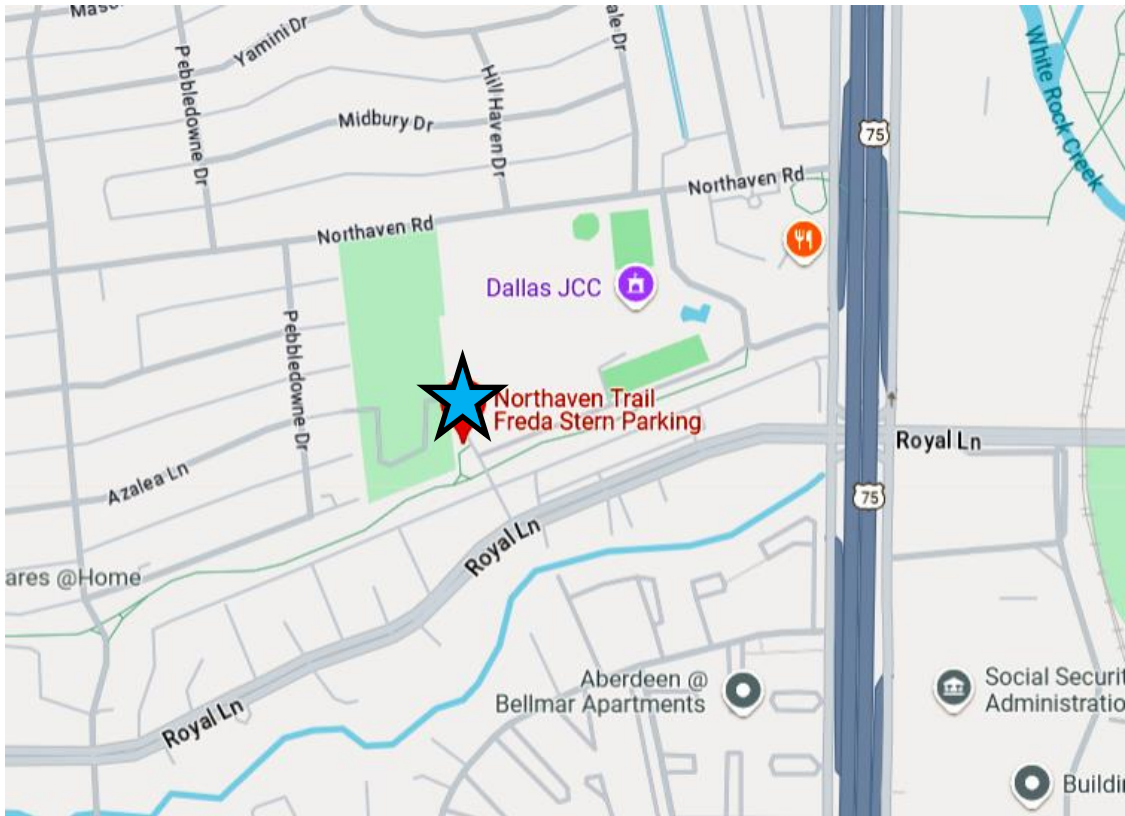

Start Point Address and Driving Directions:

East Walks, Freda Stern Parking Lot: 10803 Freda Stern Dr. Dallas, 75230 (Google Maps Plus Code: V6XG+C5 Dallas, Texas). North- or southbound on US 75, take the Royal Lane Exit. Turn west 1 long block to Freda Stern Dr. Turn right on Freda Stern to the parking lot.

Special Programs:

None.

Table of Contents:

Section	Page
Description, Walk Completion, Start Point Address and Driving Directions, Restrooms and Parking, Special Programs, Table of Contents	1
Start Point Location Map – Freda Stern 5 km & 10 km East Walks	2
Walk Directions – Freda Stern 5 km & 10 km East Walks	3
Maps – Freda Stern 5 km & 10 km East Walks	4
Start Point Location Map – 5 km & 10 km West Walks with Disney Streets	5
Walk Directions – 5 km West Walk with Disney Streets	6
Map – 5 km West Walk with Disney Streets	7
Walk Directions – 10 km West Walk with Disney Streets	8
Map – 10 km West Walk with Disney Streets	9

START POINT LOCATION NORTHAVEN TRAIL – FREDA STERN 5 km & 10 km EAST WALKS

Northaven Trail Freda Stern Parking Lot, 10803 Freda Stern Dr. Dallas, 75230 (Google Maps Plus Code: V6XG+C5 Dallas, Texas). North- or southbound on US 75, take the Royal Lane Exit. Turn west 1 long block to Freda Stern Dr. Turn right on Freda Stern to the parking lot.

NORTHAVEN TRAIL – FREDA STERN 5 km & 10 km EAST WALKS

Northaven Trail Freda Stern Parking Lot, 10803 Freda Stern Dr. Dallas, 75230 (Google Maps Plus Code: V6XG+C5 Dallas, Texas). North- or southbound on US 75, take the Royal Lane Exit. Turn west 1 long block to Freda Stern Dr. Turn right on Freda Stern to the parking lot.