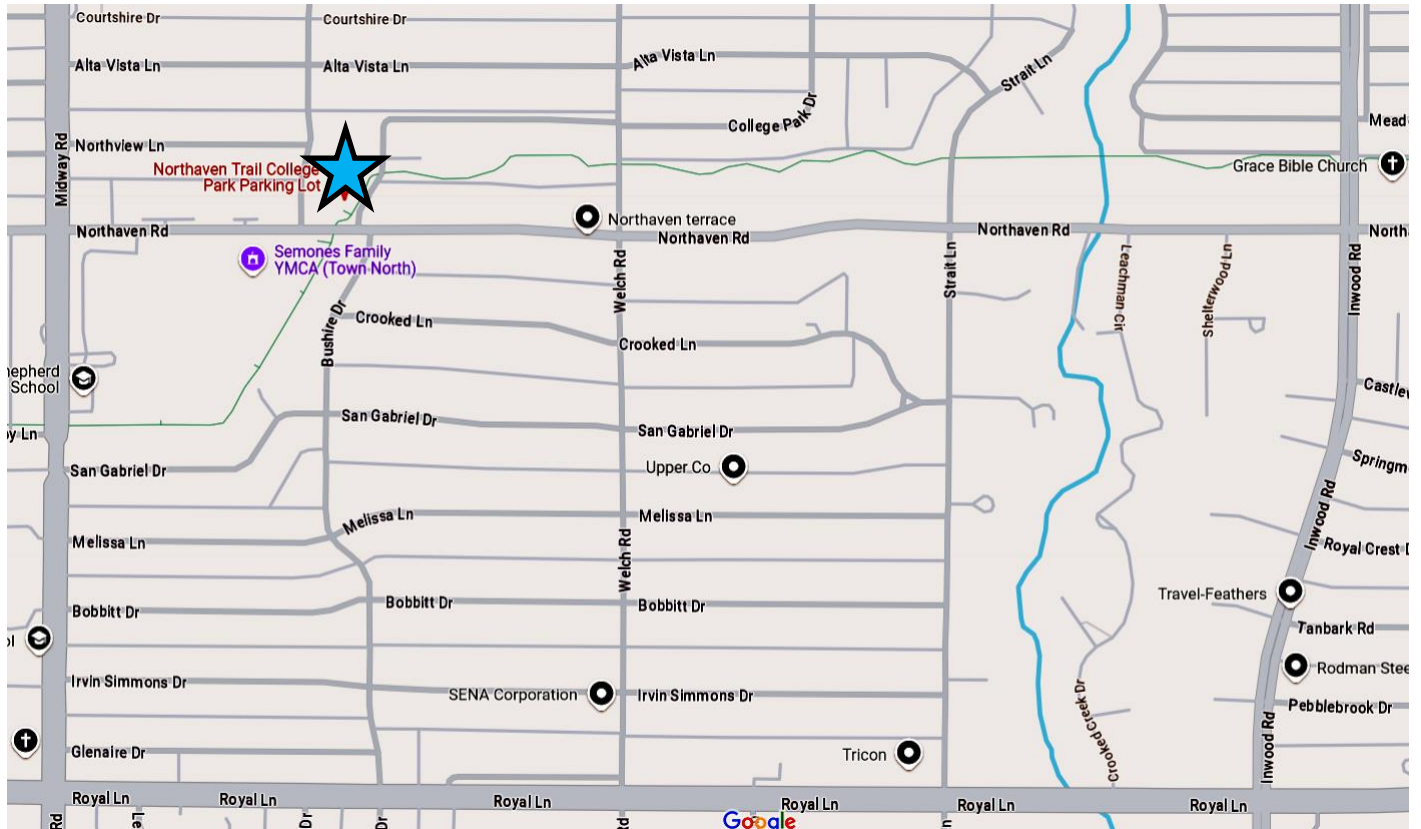

START POINT LOCATION NORTHAVEN TRAIL – 5 km & 10km WEST with DISNEY STREETS

Northaven Trail College Park Parking Lot (Google Maps Plus Code: W538+3C Dallas, Texas). North- or southbound on Midway Rd, turn east for 0.3 mi. to the parking lot on your left (just after Crestline Dr.).