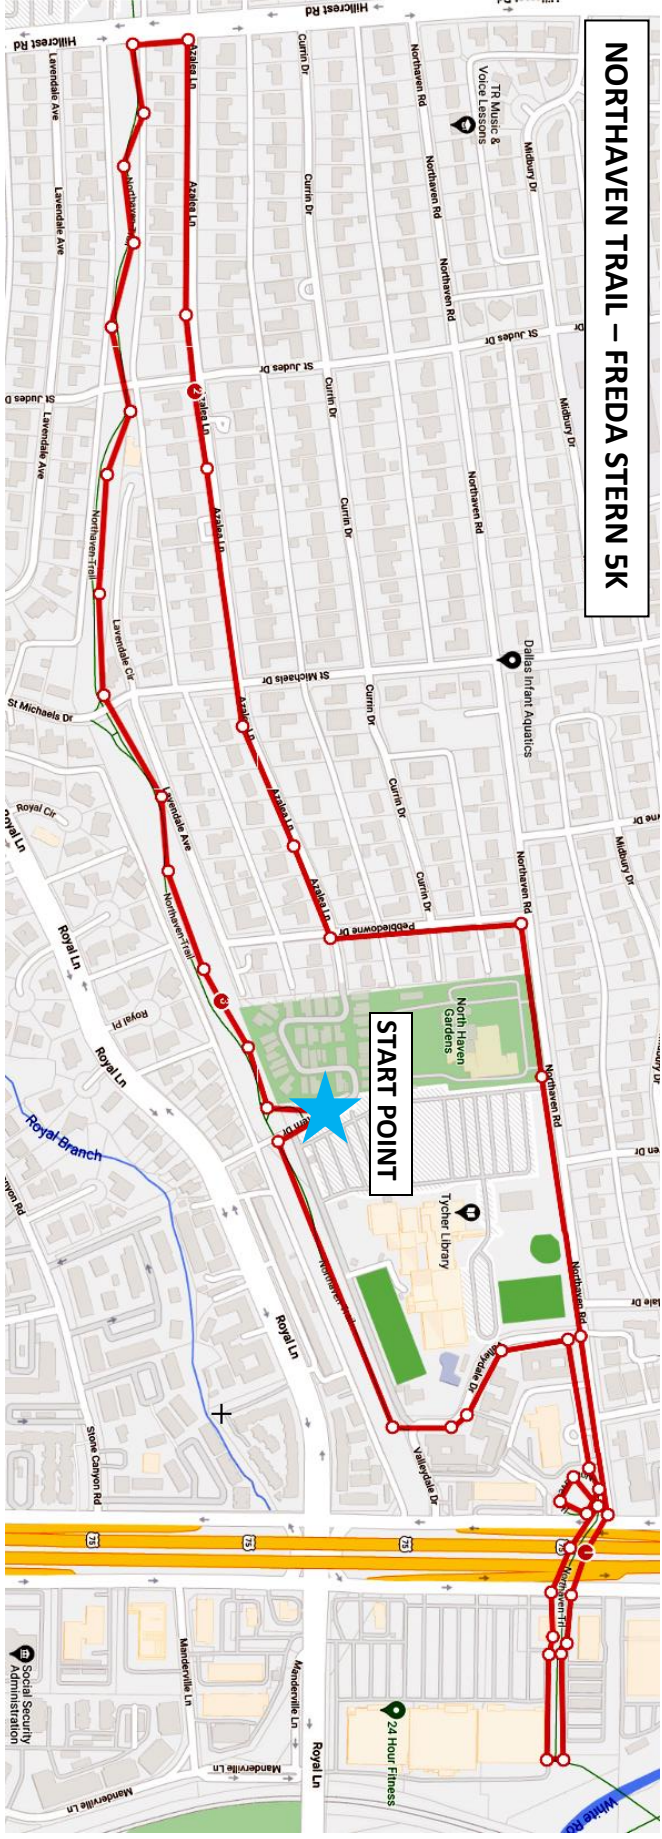

NORTHAVEN TRAIL – FREDA STERN 5K