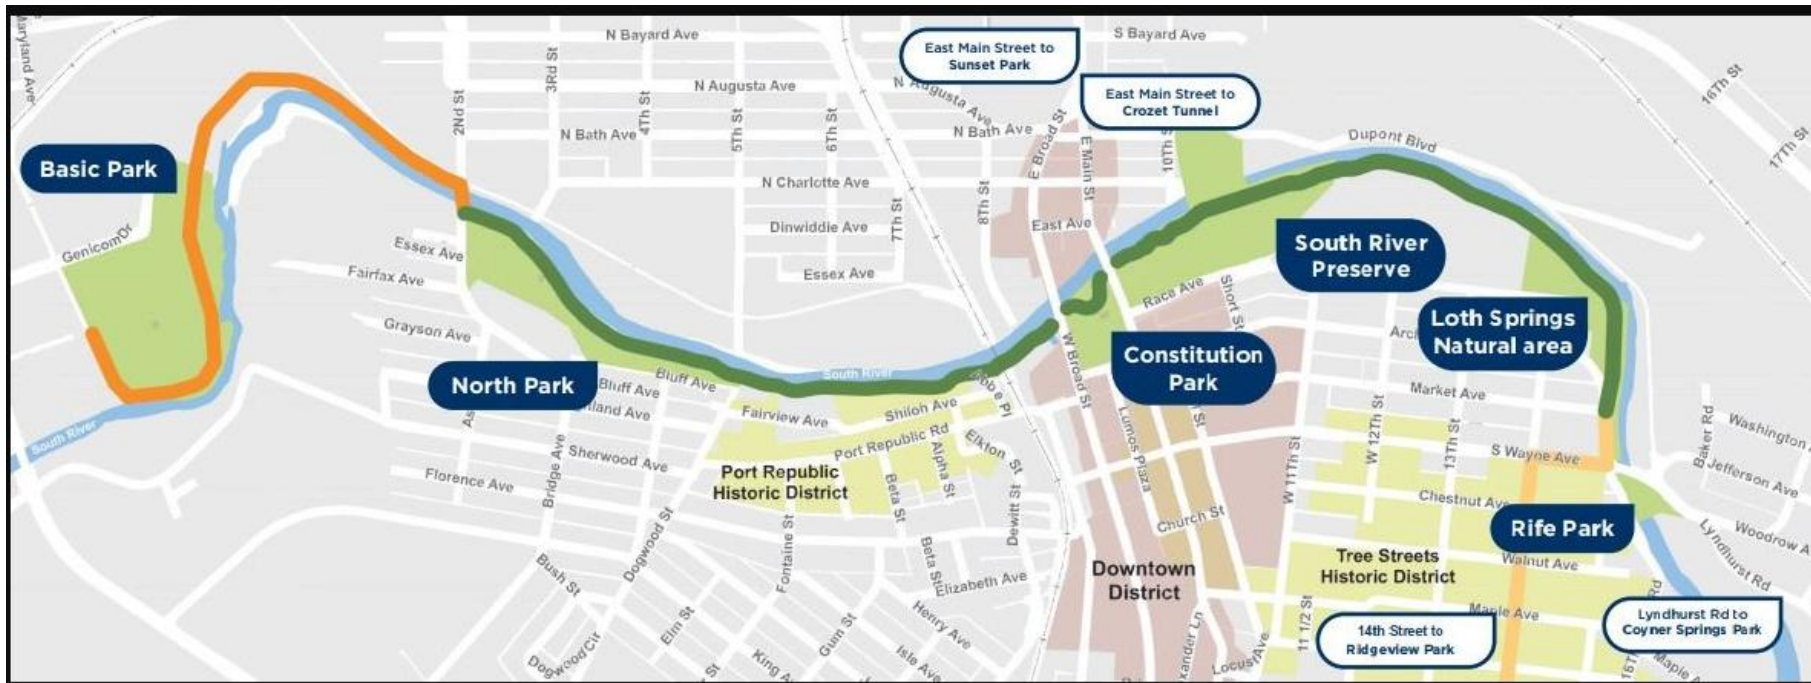

Driving Direction

1. Follow I-64 to State Rte 624/S Delphine Ave in Waynesboro. Take exit 96 from I-64
2. Follow State Rte 624/S Delphine Ave, Windsor Rd and Jefferson Ave to Lyndhurst Rd (1.3 mi) Rife Park 801 Lyndhurst Rd Waynesboro, VA 22980

Driving Map:

Special Programs:

Par-For-The-Course

Virginia Independent Cities: Waynesboro

Walking the USA A-Z: "W" for Waynesboro

Background:

The South River Greenway is an asphalt, shared-use path that runs 2 along the South River, a Virginia Scenic River. The greenway's route over flat terrain on paved path makes for easy walking and riding and the views of the river, parks, and mountains make it a favorite of residents and visitors alike. There are portable toilets, benches, exercise stations, and a bike repair station along the way as well as interpretive signage to learn about the history of the area.

Rife Park located at 801 Lyndhurst Road is open sunrise to sunset. A small, intimate pocket park perched on the bank of the South River offers opportunities to picnic, fish, and watch wildlife. The park is equipped with two picnic tables as well as a boat ramp. The boat ramp is a perfect spot for paddlers to put in or take out as portions of the [Waynesboro Water Trail](#) are explored.

Walk Directions and Map

Map Legend

-  Public Park
-  South River
-  South River Greenway
-  Tree Streets Greenway
-  Greenway Extension

1. Start at Rife Park (801 Lyndhurst Road)
2. Follow the South River Greenway along the South River
3. 6K Turnaround once you reach the Greenway Extension retracing your steps to Rife Park
4. 11K Turnaround once you reach the end of Greenway Extension at Basic Park retracing your steps to Rife Park