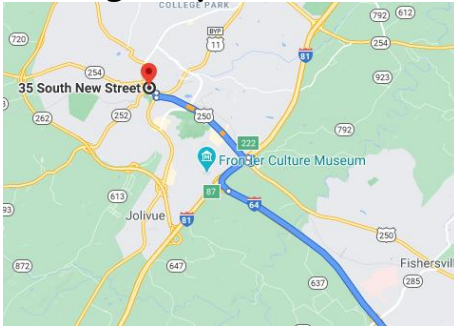

Virginia Volkssport Association
Year Round Walk
Waynesboro
6/11 KM Trail Directions

START POINT: Rife Park 801 Lyndhurst Rd
Waynesboro, VA 22980
GPS 38.13947843222854, -78.91725202590224
© Virginia Volkssport Association 2025

Driving Direction

1. Follow I-64 to State Rte 624/S Delphine Ave in Waynesboro. Take exit 96 from I-64
2. Follow State Rte 624/S Delphine Ave, Windsor Rd and Jefferson Ave to Lyndhurst Rd (1.3 mi) Rife Park 801 Lyndhurst Rd Waynesboro, VA 22980

Driving Map:

Special Programs:

Par-For-The-Course

Virginia Independent Cities: Waynesboro

Walking the USA A-Z: "W" for Waynesboro

Background:

The South River Greenway is an asphalt, shared-use path that runs 2 along the South River, a Virginia Scenic River. The greenway's route over flat terrain on paved path makes for easy walking and riding and the views of the river, parks, and mountains make it a favorite of residents and visitors alike. There are portable toilets, benches, exercise stations, and a bike repair station along the way as well as interpretive signage to learn about the history of the area.

Rife Park located at 801 Lyndhurst Road is open sunrise to sunset. A small, intimate pocket park perched on the bank of the South River offers opportunities to picnic, fish, and watch wildlife. The park is equipped with two picnic tables as well as a boat ramp. The boat ramp is a perfect spot for paddlers to put in or take out as portions of the [Waynesboro Water Trail](#) are explored.