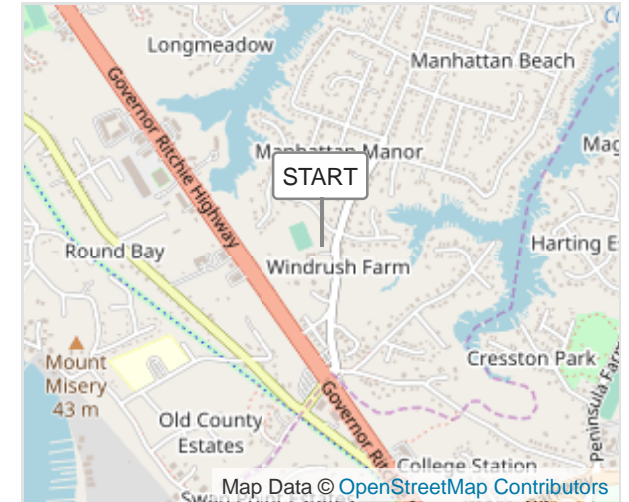

American Legion Post 175 5K

ROUTE INFORMATION

LENGTH 5.145 km
ASCENT 48 m
DESCENT 45 m
HILLS **↑** 42.1% | **↓** 38.6% | **→** 19.3%
TERRAIN Mixed **⚠️**
START **LAT:** 39.061960, **LNG:** -76.528254

NOTES

American Legion Post 175 5K

ROUTE DIRECTIONS

No	Km	Turn	Directions
1	5.145		