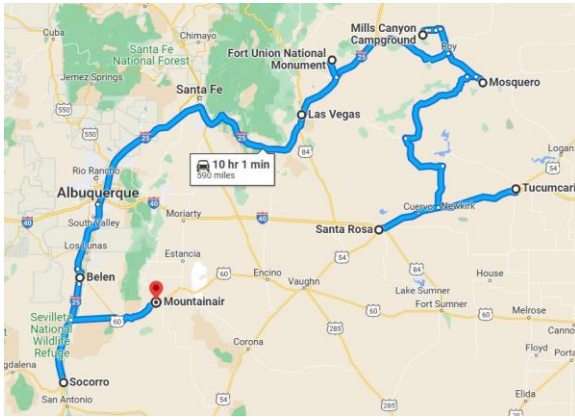

WATER and RESTROOMS: Usually available at start and sometime along the routes.

DIRECTIONS: These walks are in east and central New Mexico. Registration is via the OSB and by remote registration with Helen Hull and Henrietta Vargas. Directions to start point are included with the walk directions.

2:00 - Mills Canyon

Las Vegas – Hotel (2 nights)

5:00 - Meet & Greet

Fri, Apr 12 – 9:00 - Fort Union & Watrous

2:30 – Las Vegas walk

Las Vegas – dinner

Sat, Apr 13 – free day for area YREs

Santa Fe, Los Alamos, Albuquerque

BELEN – VALENCIA COUNTY

SUN COUNTRY STRIDERS 2024 YREs

**CLOUDCROFT – OTERO CO
LAS CRUCES (2) – DONNA ANNA CO
MESILLA – DONA ANNA CO
RUIDOSO (2) – LINCOLN CO
EL PASO (2) – EL PASO CO**

SOCORRO - SOCORRO COUNTY

**LAS VEGAS
GUADALUPE COUNTY**

**MOUNTAINAIR – ABO RUINS
TORRANCE COUNTY**

TUCUMCARI - QUAY COUNTY

MOSQUERO – HARDING COUNTY

**SANTA ROSA
GUADALUPE COUNTY**

WATROUS – MORA COUNTY