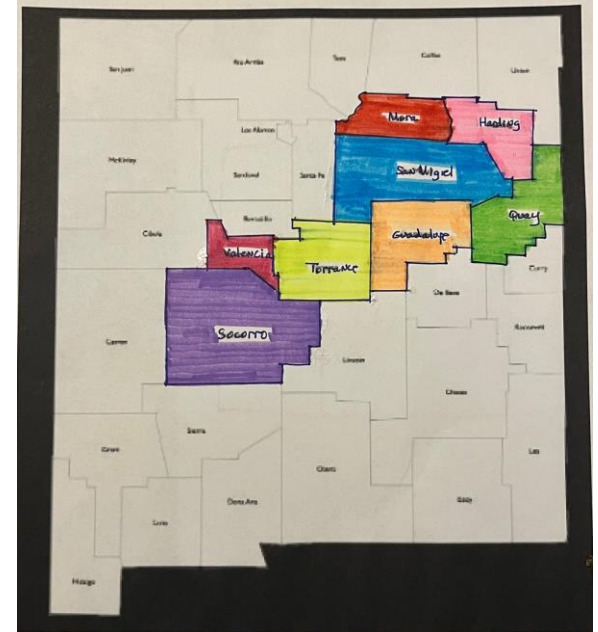

NEW MEXICO

**2024 – 8 New YREs
7 New Counties
Jan 1 – Dec 31, 2024**