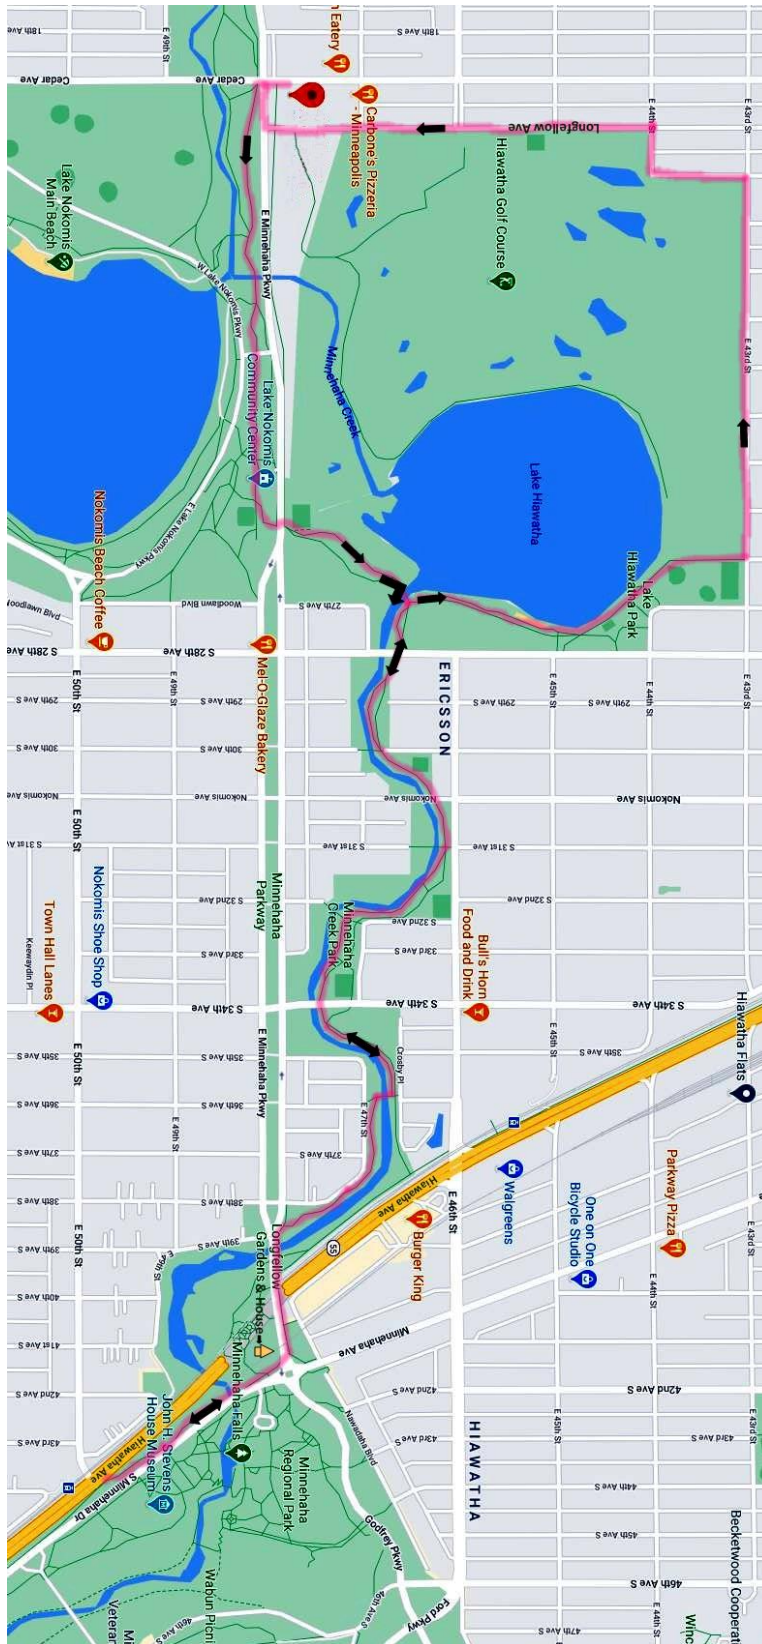

Minneapolis Minnehaha Creek 10 km Walk

Copyright 2021 Twin Cities Volkssports

These walk directions and maps may only be used in conjunction with a signed American Volkssport Association athletic waiver.
All other uses prohibited.