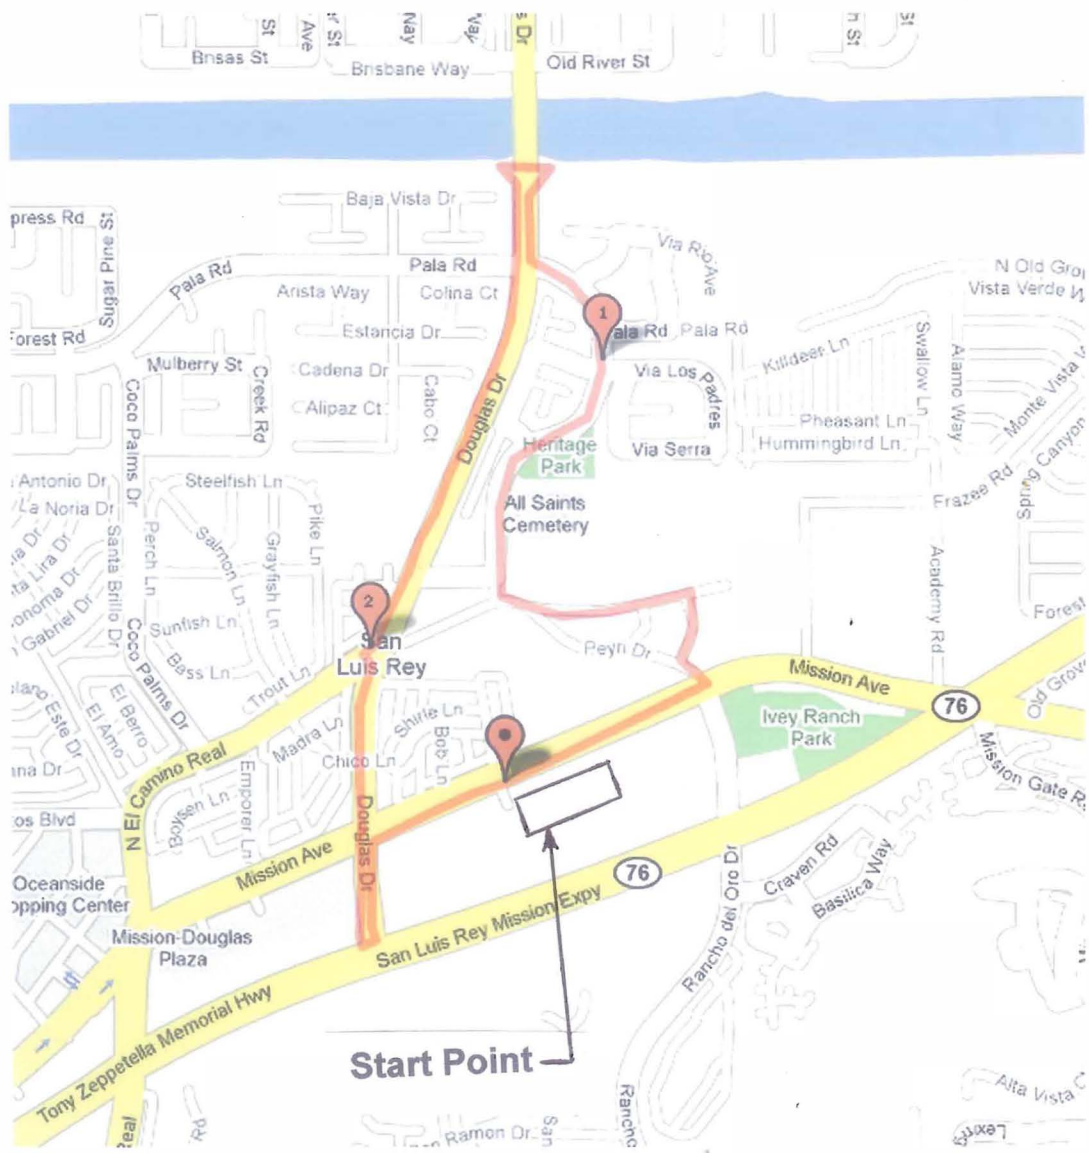

Directions to Start: Albertson’s Supermarket, 3925 Mission Ave., Oceanside, CA 92058. From I-5 heading South, Exit at Mission Ave. and at the bottom of the ramp turn left (east). Go 3 ½ miles on Mission Ave. to just past Douglas Ave. Turn right into the Mission Douglas Shopping Center. Park in the shopping center in the area in front of the Albertsons Supermarket.

Mission San Luis Rey 5K Walk Map